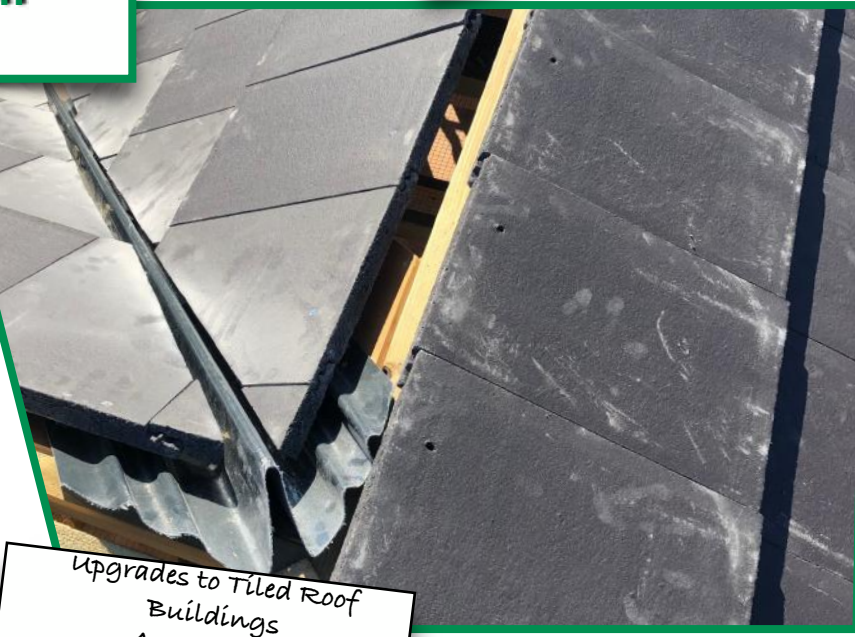

Upgrades to Tiled Roof Buildings Are Possible