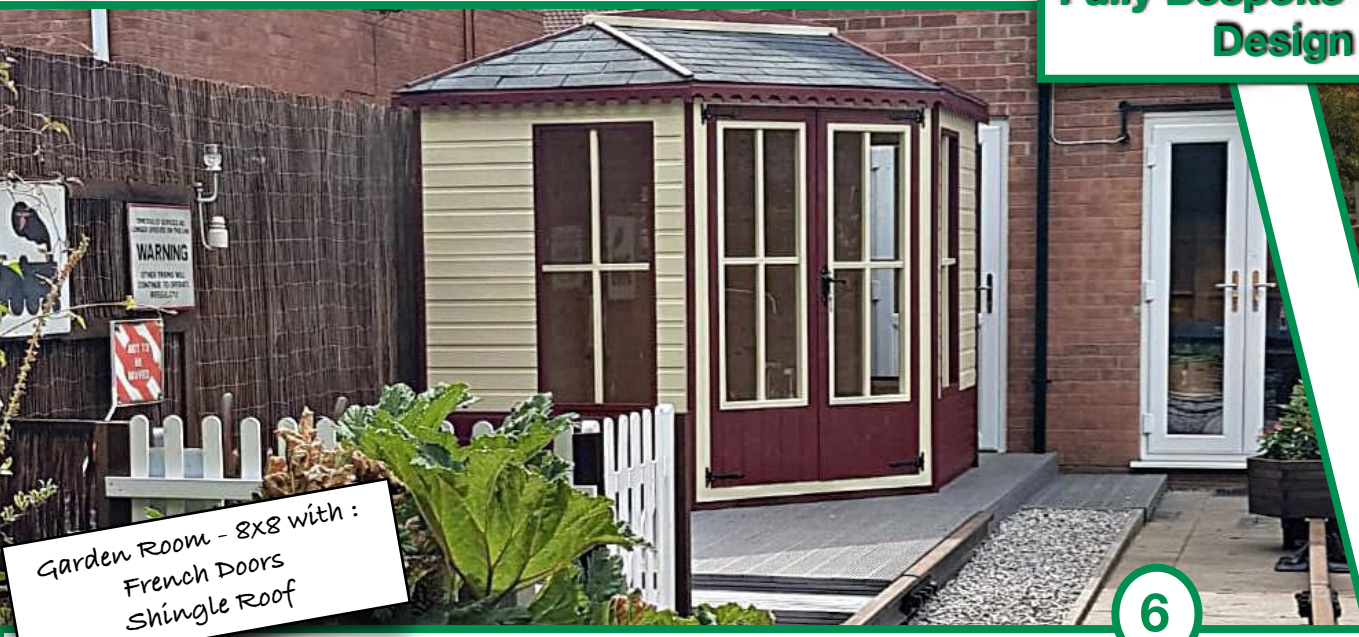

Garden Room - 12x10 with :
Corner Doors

**Corner Garden Rooms
Fully Bespoke To Your
Design**

Garden Room - 8x8 with :
French Doors
Shingle Roof