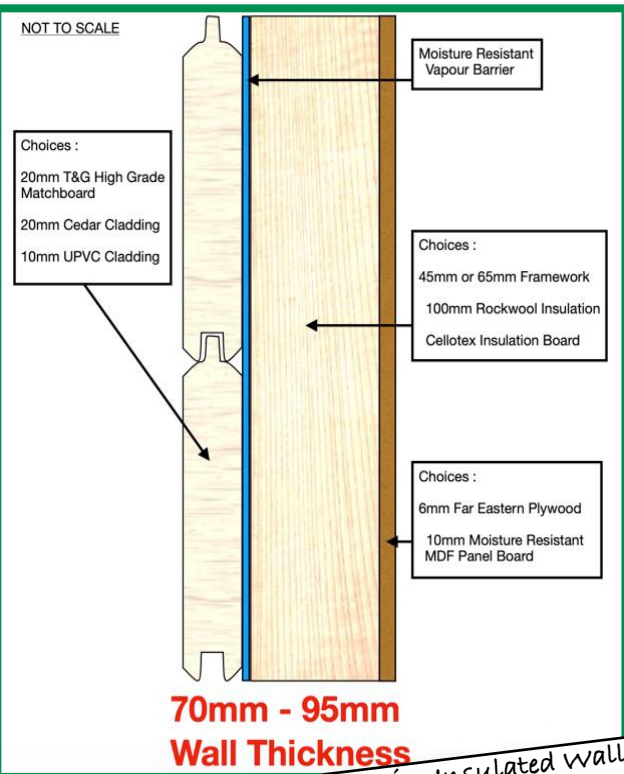

Information & Specification Details

Ground screw base benefits

- No digging to level ground
- Installation in one day
- No mess
- No concreting
- Elevates building
- Adjustable height
- Dismantle base with building when moving house
- Holds up to 600kg per screw
- Galvanised to never rot
- Can be installed in any weather
- Saves money and time

Ground screw info

All customers Get A Scaled Drawing Of Their Building

Upgrades to Tiled Roof Buildings Are Possible

Interior Insulated Walls Diagram

WEST MIDLANDS SUMMERHOUSES
Bespoke, Quality, Affordable.